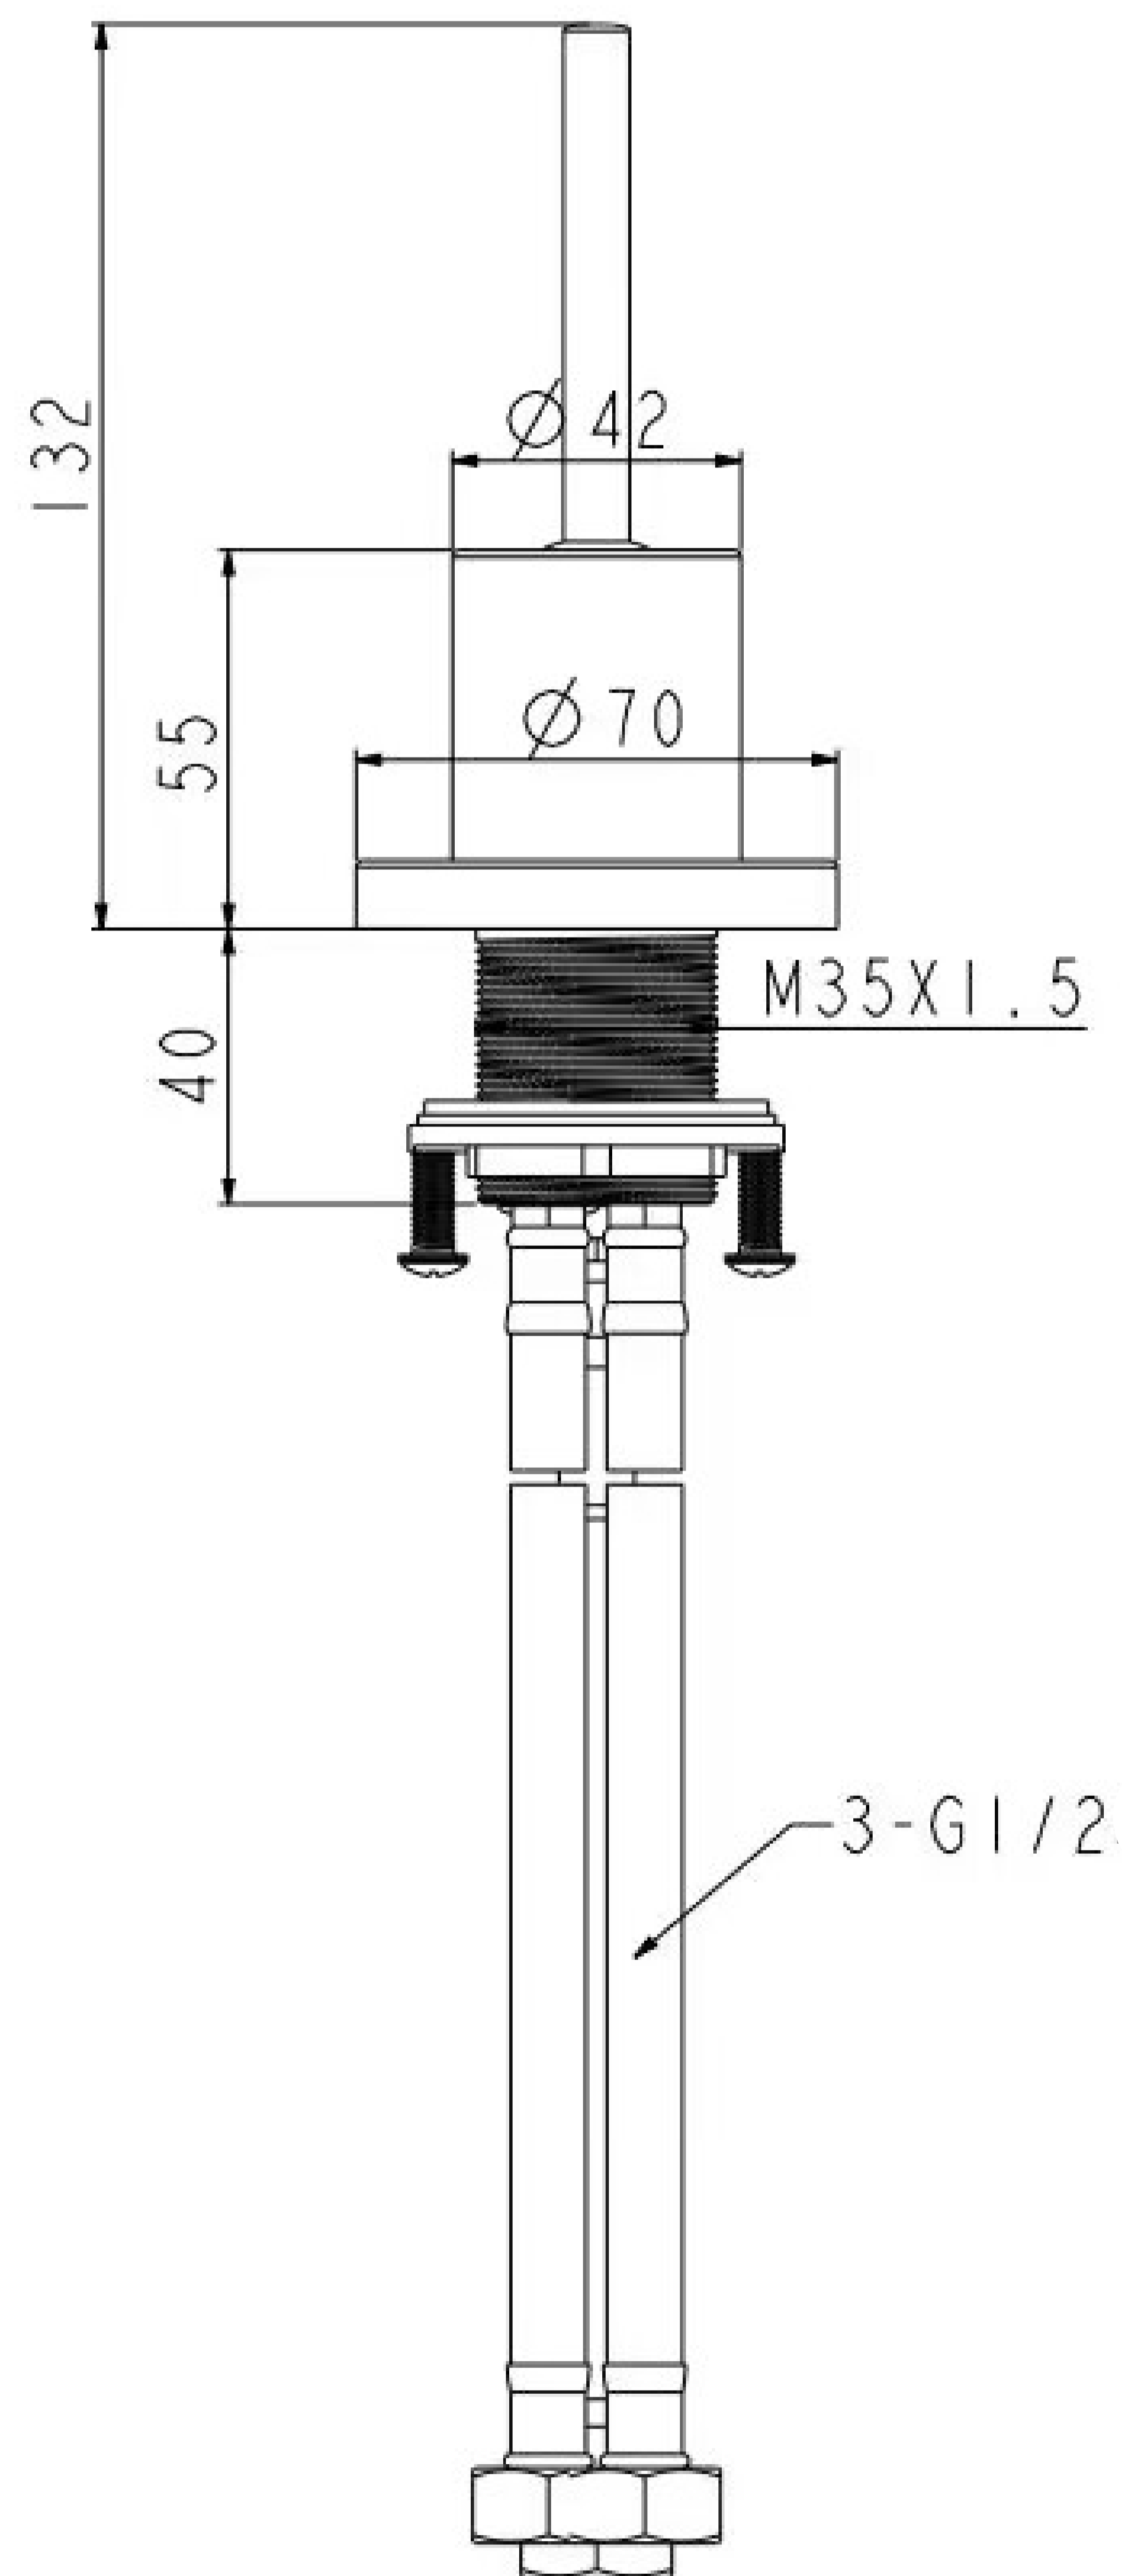

# Joystick Table Mounted Deusch Mixer

Product Code : 1422

## Technical Drawing

All dimension are in **mm**